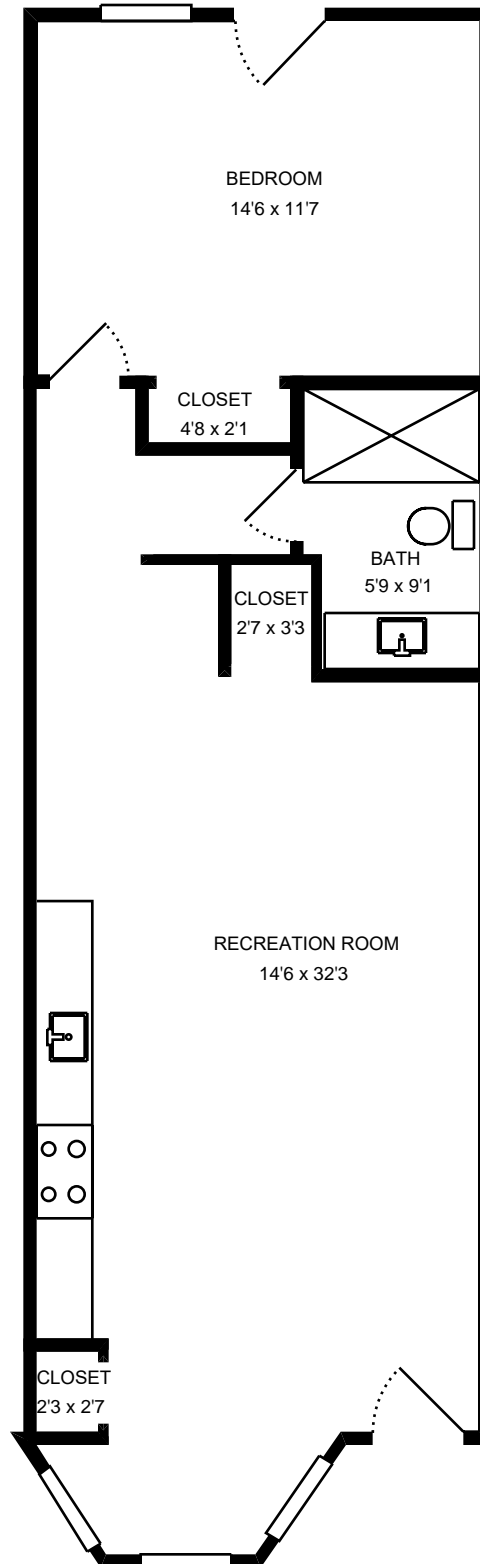

Property Address:  
1024 I St NE  
Washington, DC 20002

Measure #15529969

Property Address:  
1024 I St NE  
Washington, DC 20002

Measure #15529969

Total interior square footage on page: 687 sf

The interior square footage listed is living space only and is not taxable square footage

Property Address:  
1024 I St NE  
Washington, DC 20002

Measure #15529969

*Property Address:  
1024 I St NE  
Washington, DC 20002*

*Measure #15529969*