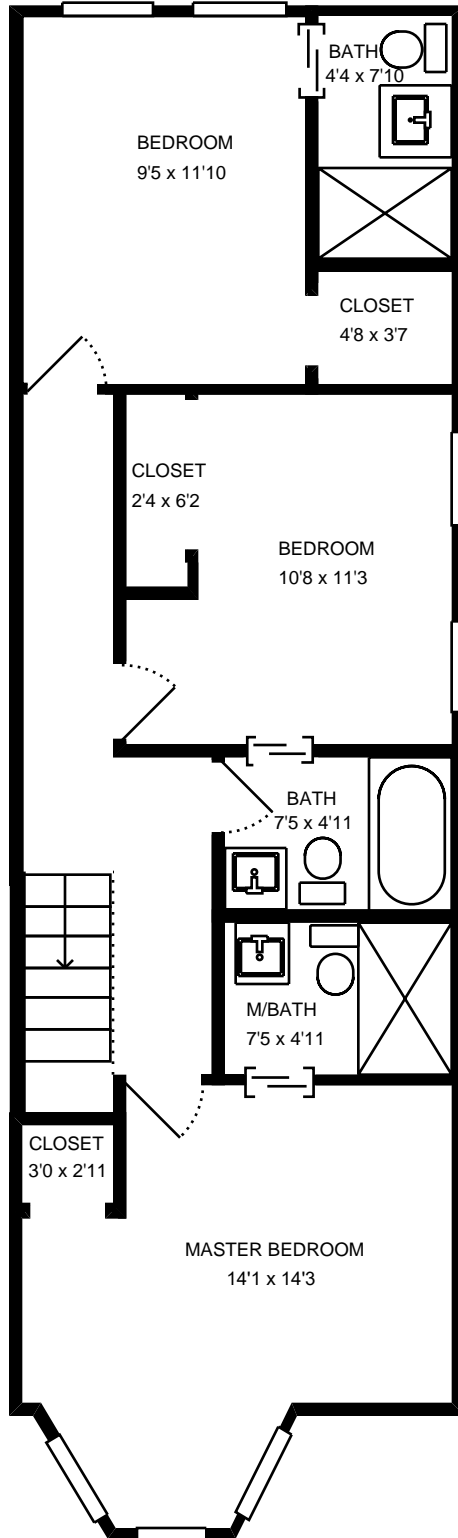

Property Address:  
1024 I St NE  
Washington, DC 20002

Measure #15529969

Property Address:  
1024 I St NE  
Washington, DC 20002

Measure #15529969

Total interior square footage on page: 687 sf

The interior square footage listed is living space only and is not taxable square footage

Property Address:  
1024 I St NE  
Washington, DC 20002

Measure #15529969

*Property Address:  
1024 I St NE  
Washington, DC 20002*

*Measure #15529969*