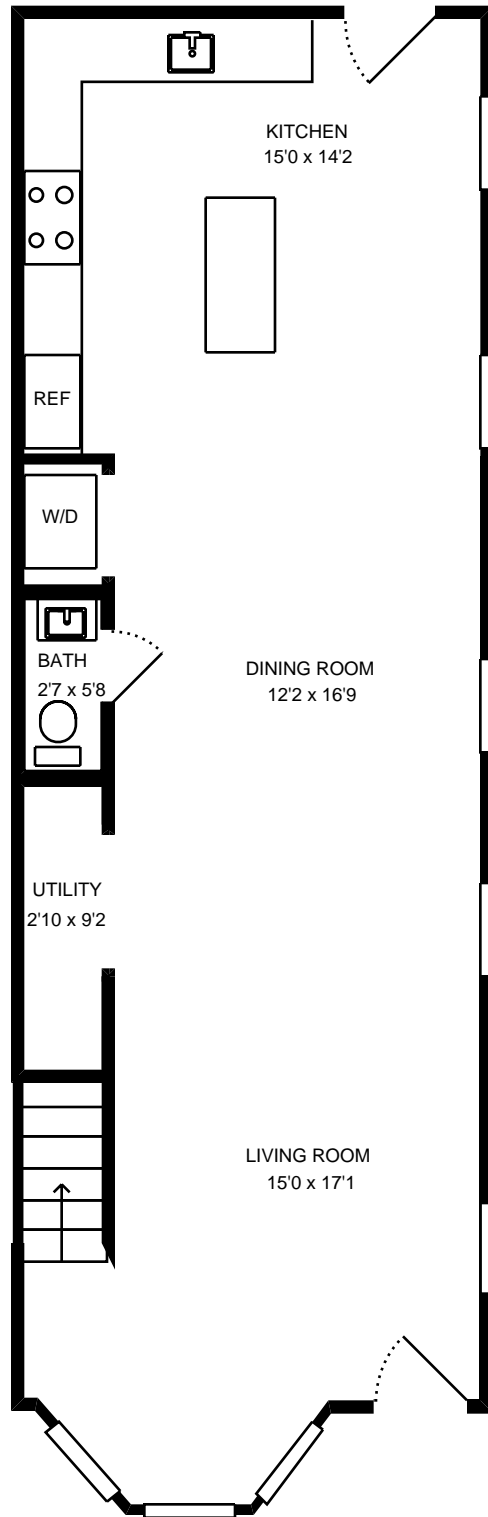

Property Address:  
1024 I St NE  
Washington, DC 20002

Measure #15529969

Property Address:  
1024 I St NE  
Washington, DC 20002

Measure #15529969

Total interior square footage on page: 687 sf

The interior square footage listed is living space only and is not taxable square footage

Property Address:  
1024 I St NE  
Washington, DC 20002

Measure #15529969

*Property Address:  
1024 I St NE  
Washington, DC 20002*

*Measure #15529969*