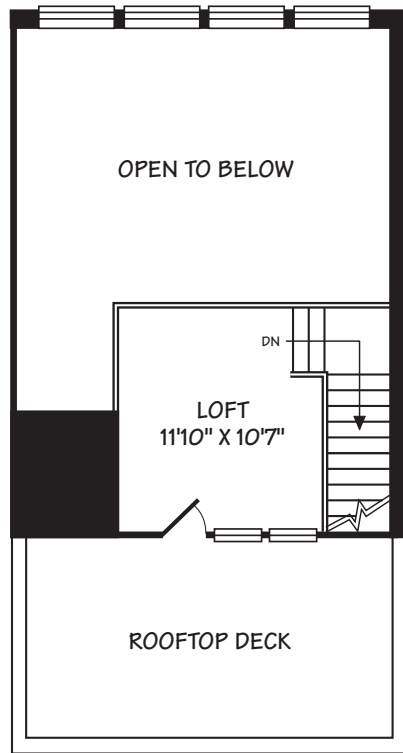

WWW.INTERIORFOOTPRINTS.COM

UNIT 1
9' CEILING

1473 HARVARD STREET NW, WASHINGTON, DC

©2018 K. GERMER

ALL ILLUSTRATIONS AND DIMENSIONS ARE APPROXIMATE AND MAY VARY FROM ACTUAL STRUCTURE. DIMENSIONS HAVE BEEN ROUNDED.

ALL INFORMATION DEEMED RELIABLE BUT NOT GUARANTEED.

WWW.INTERIORFOOTPRINTS.COM

1473 HARVARD STREET NW, WASHINGTON, DC

©2018 K. GERMER

ALL ILLUSTRATIONS AND DIMENSIONS ARE APPROXIMATE AND MAY VARY FROM ACTUAL STRUCTURE. DIMENSIONS HAVE BEEN ROUNDED.

ALL INFORMATION DEEMED RELIABLE BUT NOT GUARANTEED.

WWW.INTERIORFOOTPRINTS.COM

UNIT 3
MAIN LEVEL
9' CEILING

UNIT 3
SECOND LEVEL
8'7" CEILING

1473 HARVARD STREET NW, WASHINGTON, DC

©2018 K. GERMER

ALL ILLUSTRATIONS AND DIMENSIONS ARE APPROXIMATE AND MAY VARY FROM ACTUAL STRUCTURE. DIMENSIONS HAVE BEEN ROUNDED.