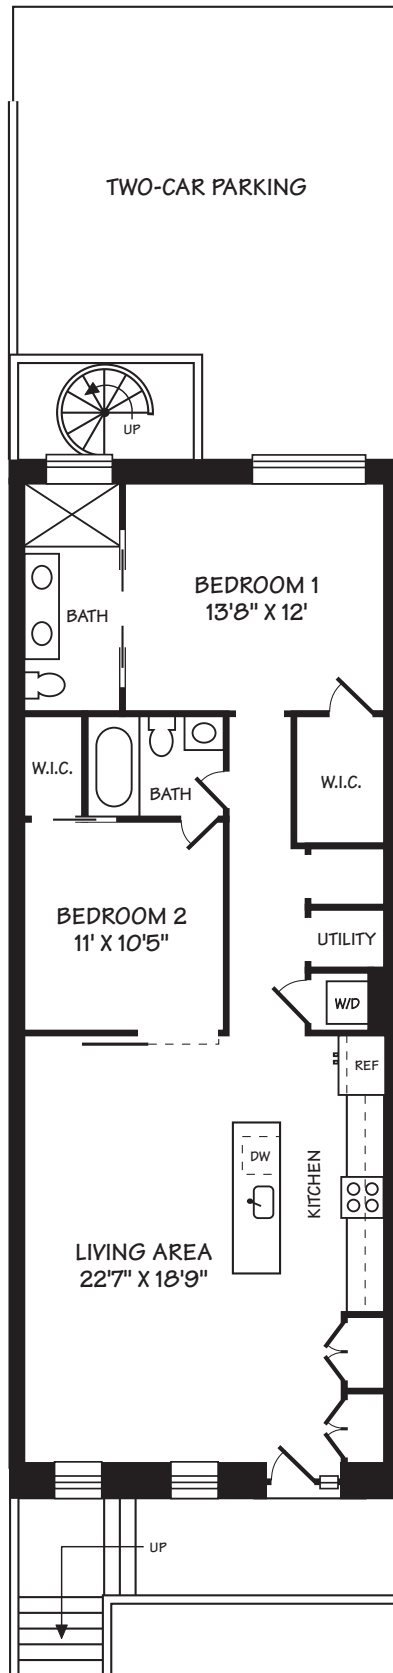

UNIT 3
SECOND LEVEL
8'7" CEILING

1473 HARVARD STREET NW, WASHINGTON, DC

©2018 K. GERMER

ALL ILLUSTRATIONS AND DIMENSIONS ARE APPROXIMATE AND MAY VARY FROM ACTUAL STRUCTURE. DIMENSIONS HAVE BEEN ROUNDED.

ALL INFORMATION DEEMED RELIABLE BUT NOT GUARANTEED.

WWW.INTERIORFOOTPRINTS.COM

UNIT 4
9' CEILING