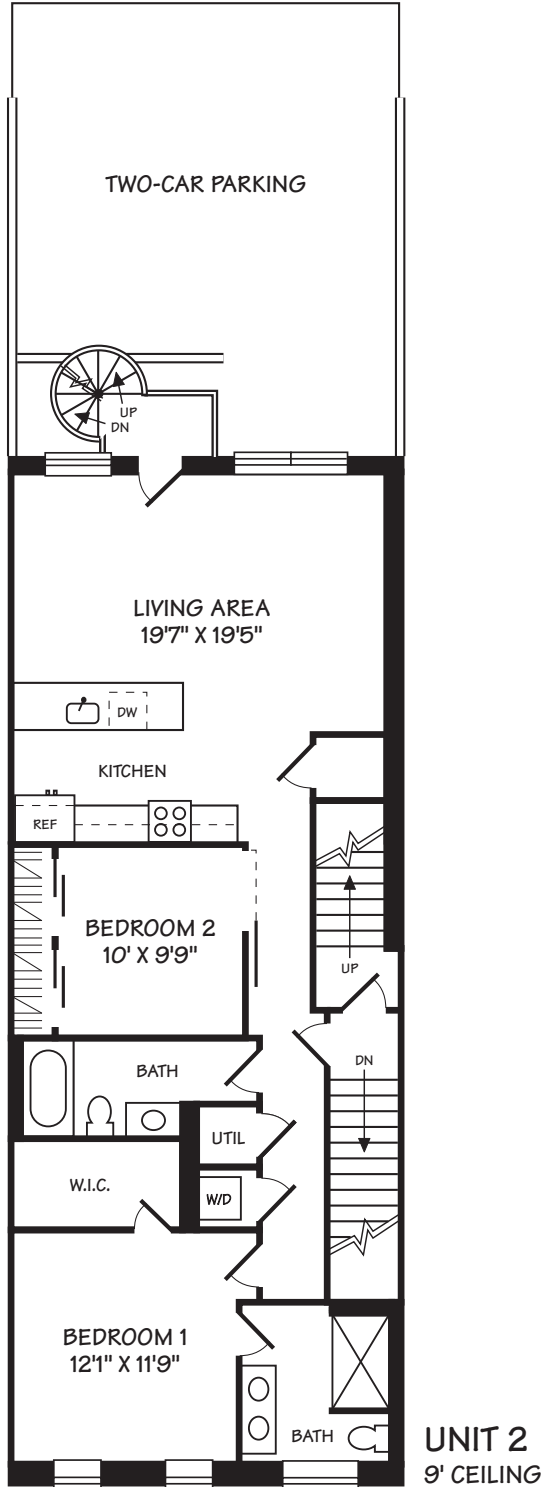

1473 HARVARD STREET NW, WASHINGTON, DC

©2018 K. GERMER

ALL ILLUSTRATIONS AND DIMENSIONS ARE APPROXIMATE AND MAY VARY FROM ACTUAL STRUCTURE. DIMENSIONS HAVE BEEN ROUNDED.

ALL INFORMATION DEEMED RELIABLE BUT NOT GUARANTEED.

WWW.INTERIORFOOTPRINTS.COM