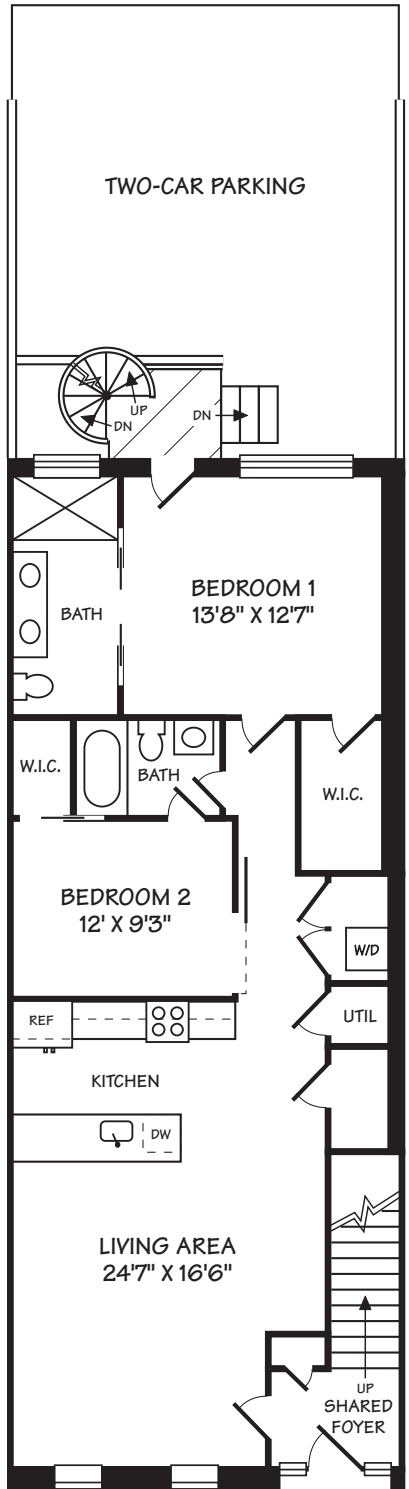

1473 HARVARD STREET NW, WASHINGTON, DC

©2018 K. GERMER

ALL ILLUSTRATIONS AND DIMENSIONS ARE APPROXIMATE AND MAY VARY FROM ACTUAL STRUCTURE. DIMENSIONS HAVE BEEN ROUNDED.

ALL INFORMATION DEEMED RELIABLE BUT NOT GUARANTEED.

WWW.INTERIORFOOTPRINTS.COM

UNIT 1
9' CEILING

1473 HARVARD STREET NW, WASHINGTON, DC

©2018 K. GERMER

ALL ILLUSTRATIONS AND DIMENSIONS ARE APPROXIMATE AND MAY VARY FROM ACTUAL STRUCTURE. DIMENSIONS HAVE BEEN ROUNDED.