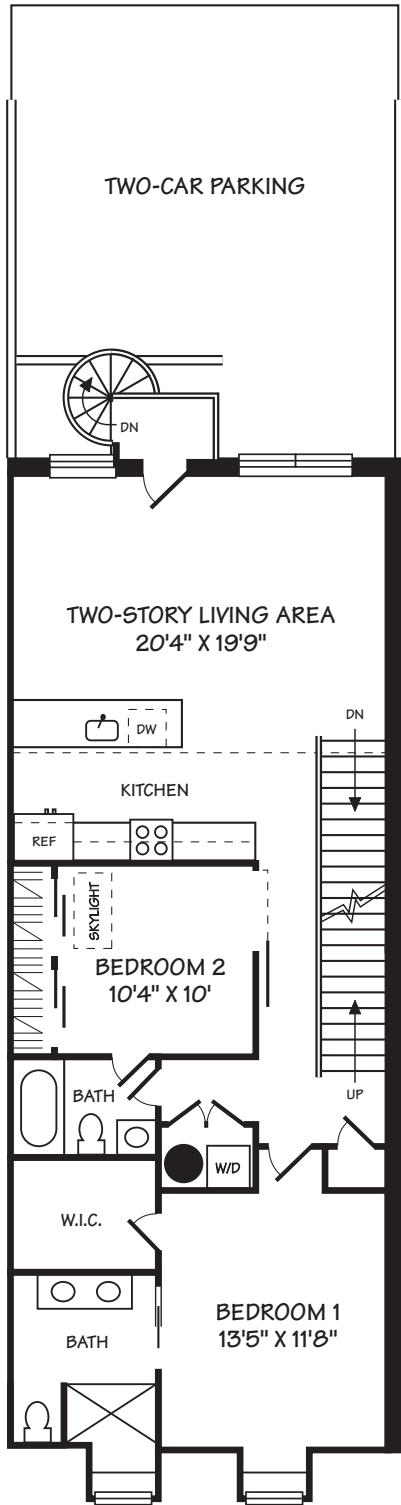

1473 HARVARD STREET NW, WASHINGTON, DC

©2018 K. GERMER

ALL ILLUSTRATIONS AND DIMENSIONS ARE APPROXIMATE AND MAY VARY FROM ACTUAL STRUCTURE. DIMENSIONS HAVE BEEN ROUNDED.

ALL INFORMATION DEEMED RELIABLE BUT NOT GUARANTEED.

WWW.INTERIORFOOTPRINTS.COM

UNIT 3
MAIN LEVEL
9' CEILING